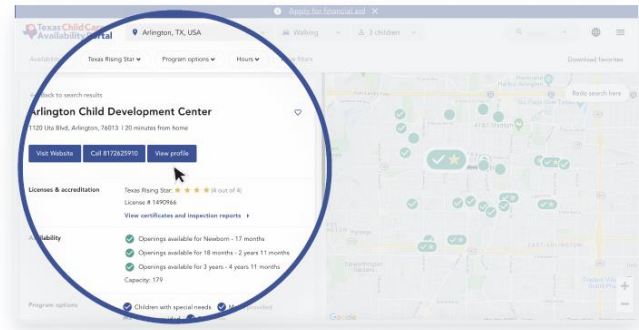

Advertise Your Program!

Show up higher on search results.

Take 1-2 minutes to update your availability. Update any time at the link below. You will be listed higher in search results!

childcare.bowtiebi.com/Texaschildcareform

Access Your Public Profile.

By clicking “view profile” you can access your unique URL that you can share on your website, social media, and other marketing materials!

find.childcare.texas.gov

Become Texas Rising Star.