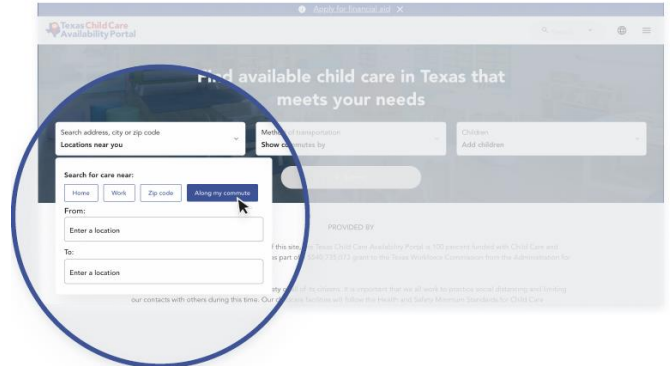

Advertise Your Program!

Show up higher on search results.

Take 1-2 minutes to update your availability. Update any time at the link below. You will be listed higher in search results!

childcare.bowtiebi.com/Texaschildcareform

Access Your Public Profile.

By clicking “view profile” you can access your unique URL that you can share on your website, social media, and other marketing materials!

find.childcare.texas.gov

Become Texas Rising Star.